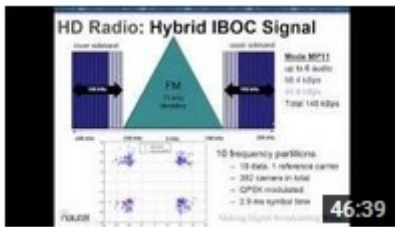

[Read more >](#)

[HD Radio Innovation >](#)