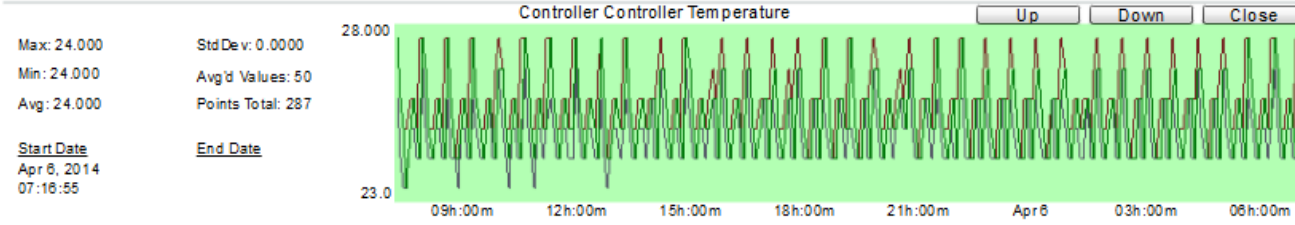

Current Time: Apr 6, 2014 07:24:59 UTC

INV3.5LT INV3.5LT-3.5kW - Analog only

History Mode

Live Mode

Zoom:
From : Apr 5, 2014 07:16:08
To: Apr 6, 2014 07:16:08

Minute

Max

Hour

Day

Apr 5, 2014 07:16:08

Apr 6, 2014 07:16:08

Status

Status

25.8 kW

FM

103.3 MHz

RF On

Ref Power

49.0 W

Set Point

25.5 kW

Preset: Preset 1

Device	Event	S	Time

Logs

Device	S	Event	S	Time
Controller	✓	IPA Balancing Recommen	⚠	Sun Apr 6 04:16:06 C
Controller	⚠	IPA Balancing Recommen	⚠	Sun Apr 6 04:16:06 C
Controller	✓	IPA Balancing Recommen	⚠	Sun Apr 6 04:15:42 C
Controller	⚠	IPA Balancing Recommen	⚠	Sun Apr 6 04:15:42 C
Controller	✓	IPA Balancing Recommen	⚠	Sun Apr 6 04:15:36 C
Controller	⚠	IPA Balancing Recommen	⚠	Sun Apr 6 04:15:36 C
Controller	✓	IPA Balancing Recommen	⚠	Sun Apr 6 04:15:32 C
Controller	⚠	IPA Balancing Recommen	⚠	Sun Apr 6 04:15:32 C

Meters

☒ Auto Scale

Select Meters

Live AUI