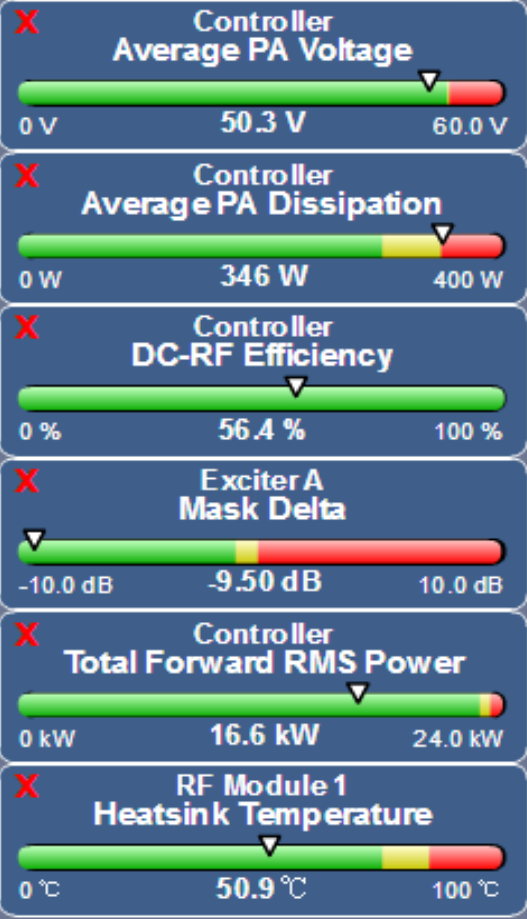

Meters

RF On

RF Off

Logged in as: Nautel

Menu

Status

Logs

Local

Remote

Reset

Log Out