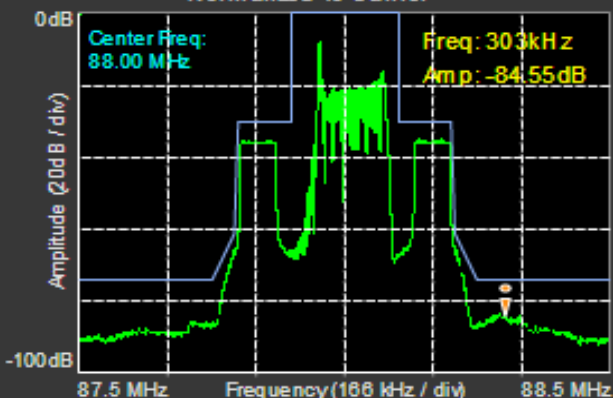

Transmitter

16.0 kW

FM + HD

88.00 MHz

Reflected

69.0 W

Set Point

16.00 kW

Preset: FM+HD -14dB

Exciter

Active Exciter

A

FM Modulation

Spectrum

Normalized To Carrier

AM-AM Correction

Signal Constellation

Lissajous Plot

Meters

RF On

RF Off

Logged in as: Nautel

Menu

Status

Logs

Local

Remote

Reset

Log Out

NXSeries MW
25 kW–2.0 MW

Advanced User Interface (AUI)

VSSeries FM
300 W–2.5 kW