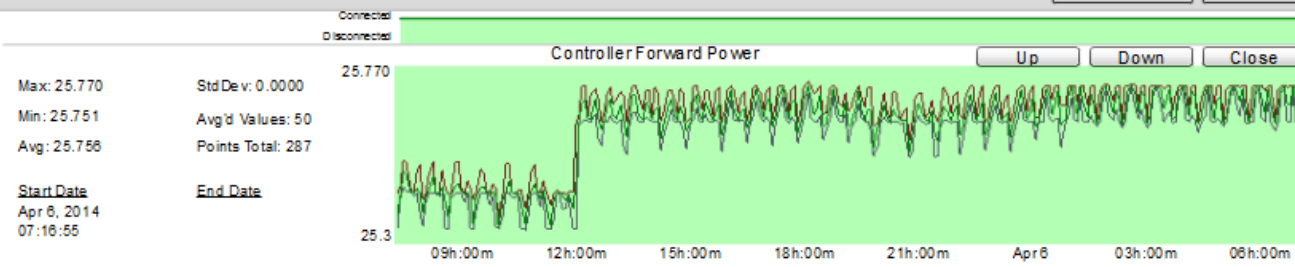

Current Time: Apr 6, 2014 07:24:59 UTC

INV3.5LT INV3.5LT-3.5kW - Analog only

History Mode

Live Mode

Zoom:
From : Apr 5, 2014 07:16:08
To: Apr 6, 2014 07:16:08

Minute

Max

Hour

Day

Apr 5, 2014 07:16:08

Apr 6, 2014 07:16:08

Status

Status

25.8 kW

FM

103.3 MHz

RF On

Ref Power

49.0 W

Set Point

25.5 kW

Preset: Preset 1

Device	Event	S	Time

Logs

Device	S	Event	S	Time
Controller	✓	IPA Balancing Recommen	⚠	Sun Apr 6 04:16:06 C
Controller	⚠	IPA Balancing Recommen	⚠	Sun Apr 6 04:16:06 C
Controller	✓	IPA Balancing Recommen	⚠	Sun Apr 6 04:15:42 C
Controller	⚠	IPA Balancing Recommen	⚠	Sun Apr 6 04:15:42 C
Controller	✓	IPA Balancing Recommen	⚠	Sun Apr 6 04:15:36 C
Controller	⚠	IPA Balancing Recommen	⚠	Sun Apr 6 04:15:36 C
Controller	✓	IPA Balancing Recommen	⚠	Sun Apr 6 04:15:32 C
Controller	⚠	IPA Balancing Recommen	⚠	Sun Apr 6 04:15:32 C

Meters

☒ Auto Scale

Select Meters

Live AUI