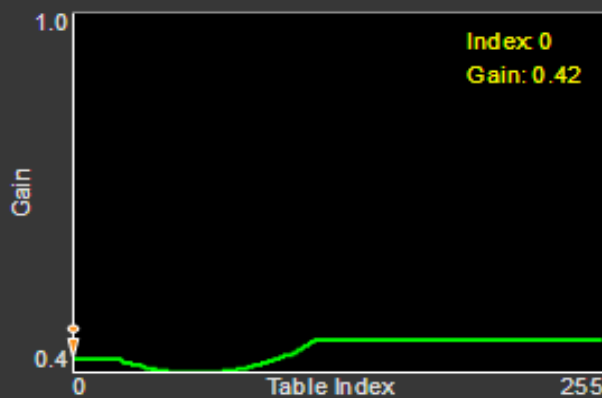

Transmitter

16.0 kW

FM + HD

88.00 MHz

Reflected

69.0 W

Set Point

16.00 kW

Preset: FM+HD -14dB

Exciter

Active Exciter

A

FM Modulation

Spectrum

Normalized To Carrier

AM-AM Correction

Signal Constellation

Lissajous Plot

Meters

RF On

RF Off

Logged in as: Nautel

Menu

Status