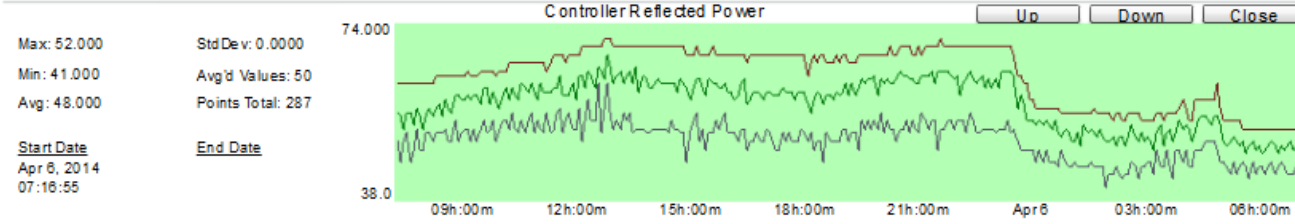

Current Time: Apr 6, 2014 07:24:59 UTC

INV3.5LT INV3.5LT-3.5kW - Analog only

History Mode

Live Mode

Zoom:
From : Apr 5, 2014 07:16:08
To: Apr 6, 2014 07:16:08

Minute

Max

Hour

Day

Apr 5, 2014 07:16:08

Apr 6, 2014 07:16:08

Status

Status

25.8 kW

FM

103.3 MHz

RF On

Ref Power

49.0 W

Set Point

25.5 kW

Preset: Preset 1

Device	Event	S	Time

Logs

Device	S	Event	S	Time
Controller	✓	IPA Balancing Recommen	⚠	Sun Apr 6 04:16:06 C
Controller	⚠	IPA Balancing Recommen	⚠	Sun Apr 6 04:16:06 C
Controller	✓	IPA Balancing Recommen	⚠	Sun Apr 6 04:15:42 C
Controller	⚠	IPA Balancing Recommen	⚠	Sun Apr 6 04:15:42 C
Controller	✓	IPA Balancing Recommen	⚠	Sun Apr 6 04:15:36 C
Controller	⚠	IPA Balancing Recommen	⚠	Sun Apr 6 04:15:36 C
Controller	✓	IPA Balancing Recommen	⚠	Sun Apr 6 04:15:32 C
Controller	⚠	IPA Balancing Recommen	⚠	Sun Apr 6 04:15:32 C

Meters

☒ Auto Scale

Select Meters

Live AUI