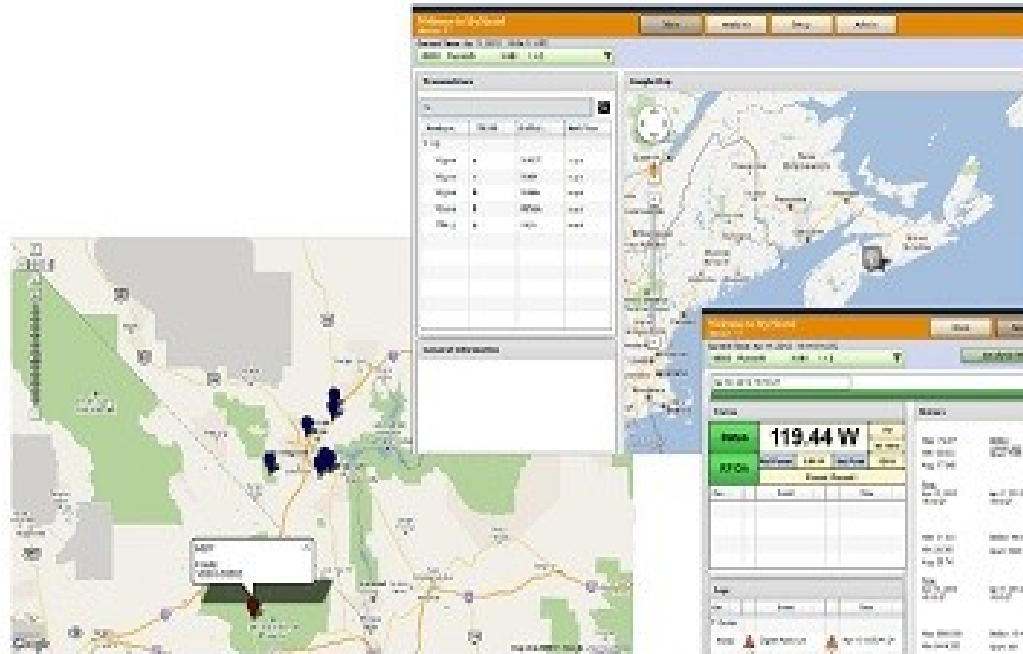

# PROACTIVE STATUS MONITORING

**Firewall-friendly Transmitter Data for Superior Support**

Making Digital Radio **Work.**

# Map View to Detailed Data

Map View

Tx and Detailed Data Views

AUI Live

Making Digital Radio **Work.**

**Parts orders can be shipped  
as late as 10:30 PM CST.**

*Memphis* has earned a reputation as “America’s *Distribution Center*”. Home of the world headquarters and hub of shipping powerhouse *FedEx* and major operations of UPS, DHL and the USPS.