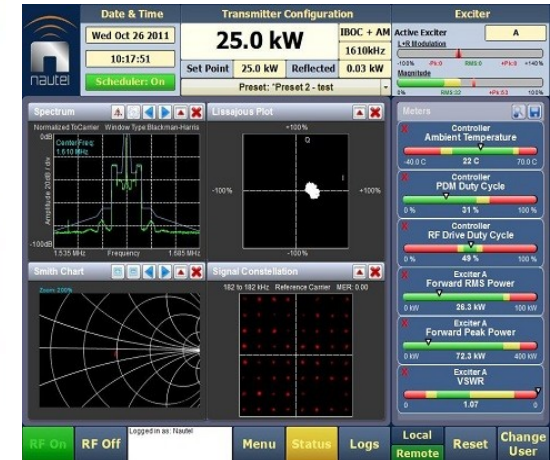

Tx and Detailed Data Views

AUI Live

Making Digital Radio **Work.**