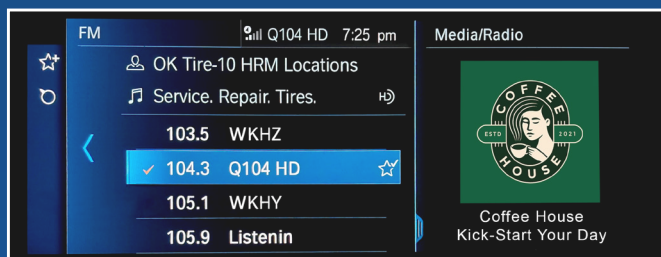

Monetize the Dashboard

Make your station visible—and valuable

Turn on **Visual Radio** with a subscription to Nautel's **Software-Based Air Chain**

The car dashboard is now a visual medium. Stations that show up visually gain listener attention, advertiser interest, and measurable engagement.

Nautel's Software-Based Air Chain removes the technical and financial barriers to Visual Radio—making it easier to get on the dashboard and ready to generate new revenue.