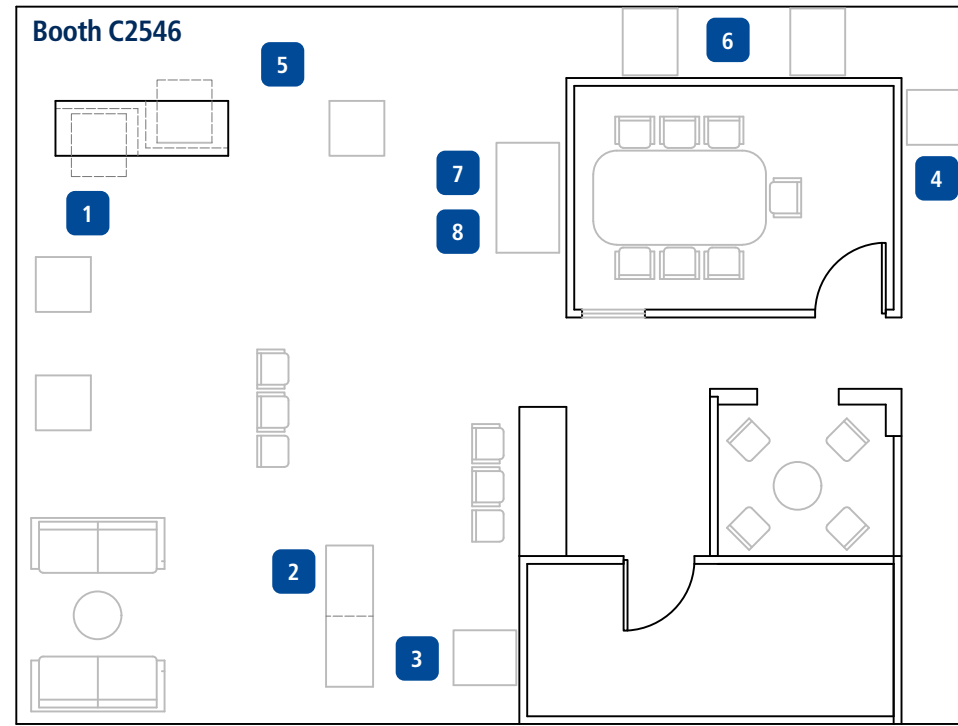

5 VX Series 150 W – 6 kW FM Analog Transmitters