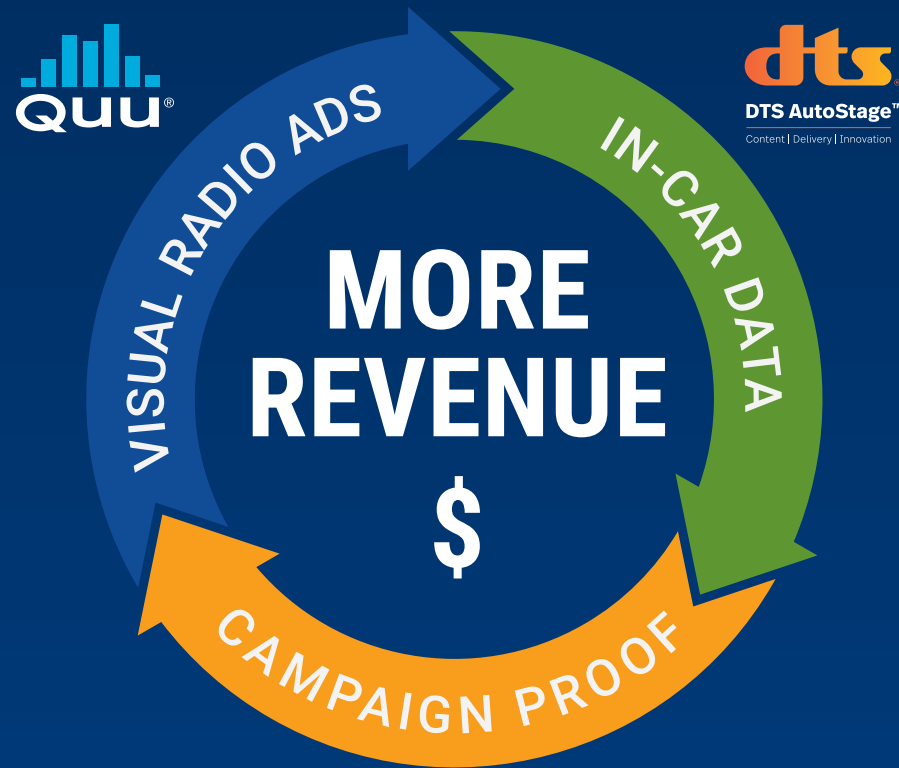

Monetize the Dashboard

with **GV²** **HD Radio**® Digital AM & FM Visual Radio Air Chain

Turn on **Visual Radio**
Prove it with **Data**

NAB SHOW

nautel
AM/FM Radio Transmitters

BOOTH GUIDE C2546

HD Radio®
Pure Digital, Clear Radio.

drm

NX Series NX Performance. Now in Low Power.

1 kW and 2.5 kW Digital/Analog
AM Broadcast Transmitters

World's Largest FM/AM Manufacturer

100% North American Owned

Reliable Products. Reliable Company.
Trusted by engineers—year after year.

Upgrade to a Nautel **solid state** and we'll **buy back** your last tube. Up to **\$10,000!***

nautel.com

*Conditions apply

5 VX Series 150 W – 6 kW FM Analog Transmitters

VX Series

11 analog FM transmitters with outputs of 150 W to 6 kW. The VX Series offers advanced control and instrumentation in a compact footprint with state-of-the-art DSP, power supply, and FET technology.

6 Rev up your Revenue Engine

Visual Radio puts your station on the auto dashboard. In-car data proves performance and supports new revenue.

Live Demo

7 Software-Based Air Chain Subscription

Nautel's software-based air chain simplifies HD Radio deployment by replacing complex hardware with a predictable subscription model—making HD and Visual Radio easier to implement and scale.