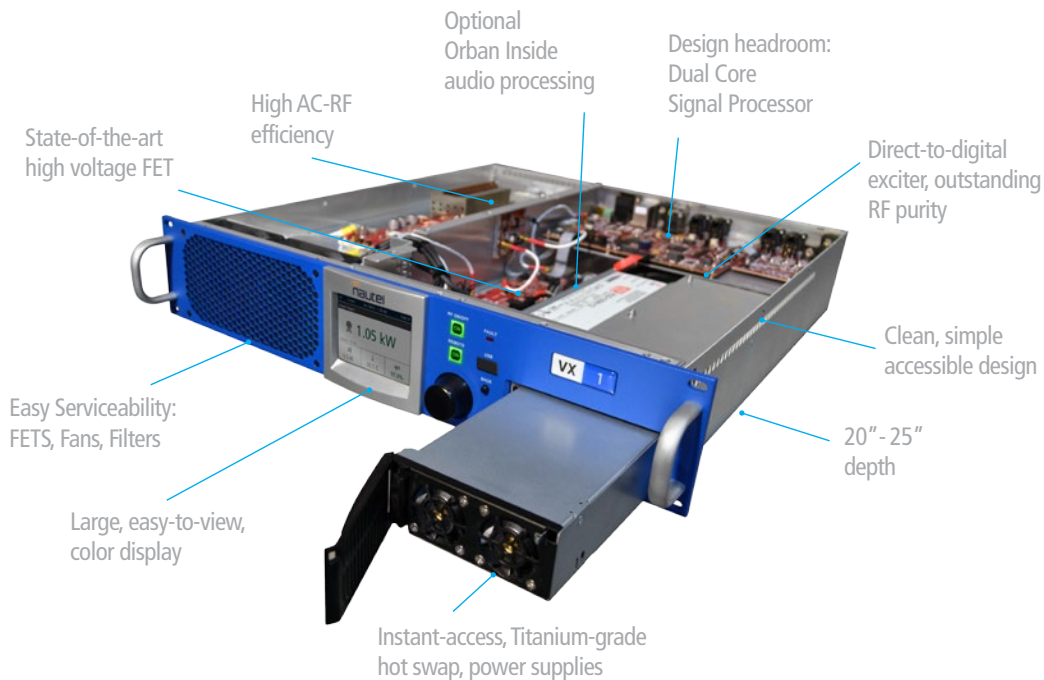

11 NEW Nautel Transmitters

	VX150	VX300	VX600	VX1	VX1.5	VX2	VX3	VX3.5	VX4	VX5	VX6
Analog Power	165 W	330 W	660 W	1100 W	1650 W	2100 W	3300 W	3850 W	4400 W	5500 W	6600 W
Power Supplies	1	1	1	1	1	1	3	3	3	3	3
AC Power	90-265 V, 1PH	90-265 V, 1PH	90-265 V, 1PH	90-265 V, 1PH	185-265 V, 1PH	185-265 V, 1PH	185-265 V, 1PH / 185-265 V, 3PH / 320-460 V, 3PH	185-265 V, 1PH / 185-265 V, 3PH / 320-460 V, 3PH	185-265 V, 1PH / 185-265 V, 3PH / 320-460 V, 3PH	185-265 V, 1PH / 185-265 V, 3PH / 320-460 V, 3PH	185-265 V, 1PH / 185-265 V, 3PH / 320-460 V, 3PH
Height	2RU	2RU	2RU	2RU	2RU	2RU	6RU	6RU	6RU	6RU	6RU

Worry Free Transmission

Nautel has emerged as one of the world's largest manufacturers of radio broadcast transmitters with more than 16,000 deployments in 177 countries.

info@nautel.com
+1.902.823.5131
www.nautel.com