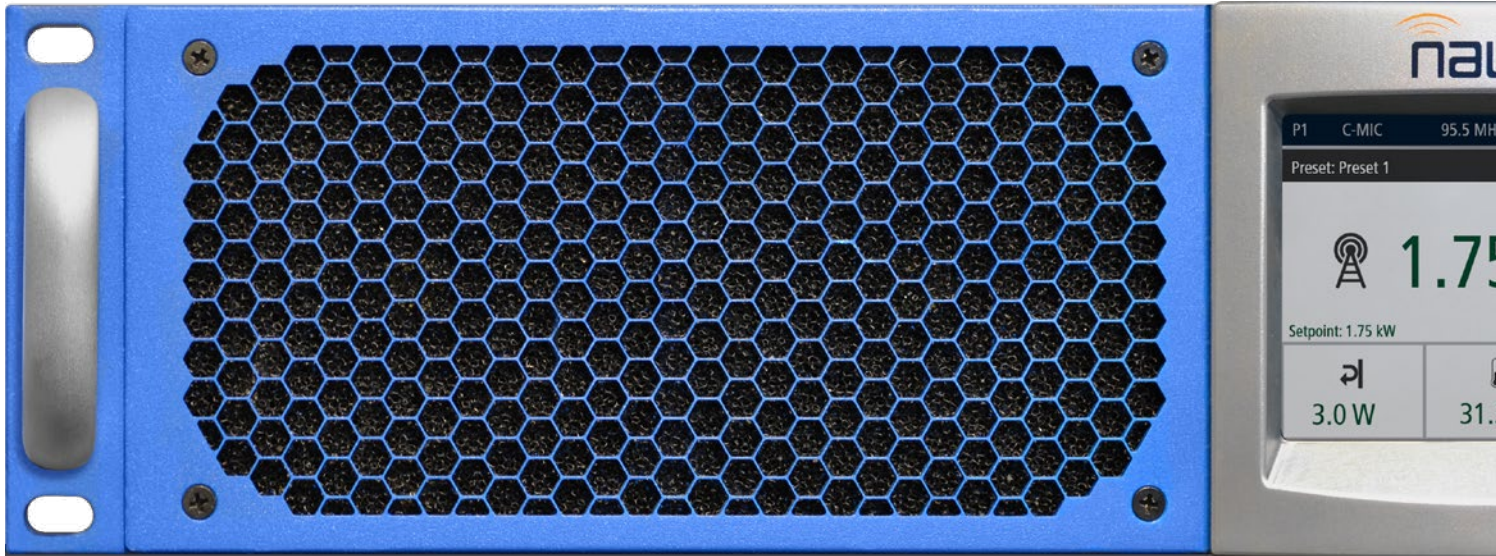

# VX Series

150 W – 6 kW FM  
Analog Transmitters

## 150 W – 6 kW FM Analog Transmitters

Nautel has a heritage of bringing big transmitter capabilities to compact low power transmitters. The VX series continues that legacy delivering even better power density, reliability, usability, and affordability.

## Type-Certified VX150 and VX300 for Low Power FM (LPFM)

VX LPFM transmitters are the most advanced type-certified Low Power FM transmitter available, and are ideal for use by community, religious, educational, and other non-profit radio groups.