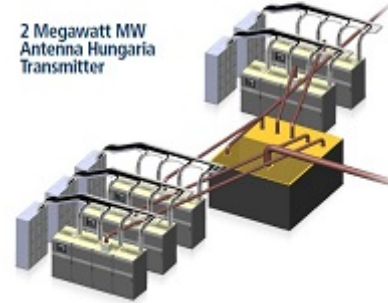

[Read More >](#)

Top Article: Nautel to Update Europe's Most Powerful MW Station

[View All eBooks >](#)

[Top Facebook Post](#)

[GV40 at iHeart's KBKS/106.1 >](#)

[View All Posts >](#)

Antenna Hungaria's two-megawatt transmission facility near Solt, Hungary, is getting an upgrade from Nautel. The AM and FM broadcaster will install an NX2000 medium wave system. The project will include large infrastructure changes as well as a new transmitter and is expected to be completed in the fall of 2017.

BUILDING THE BIGGEST

2 Megawatt MW
Antenna Hungaria
Transmitter

The new Nautel system will incorporate five Nautel NX400 transmitters with a combiner. Working with Porion Digital KFT, the companies will interface with the existing medium voltage supply, coordinate building modifications for the new transmitter, and provide required air handling equipment.